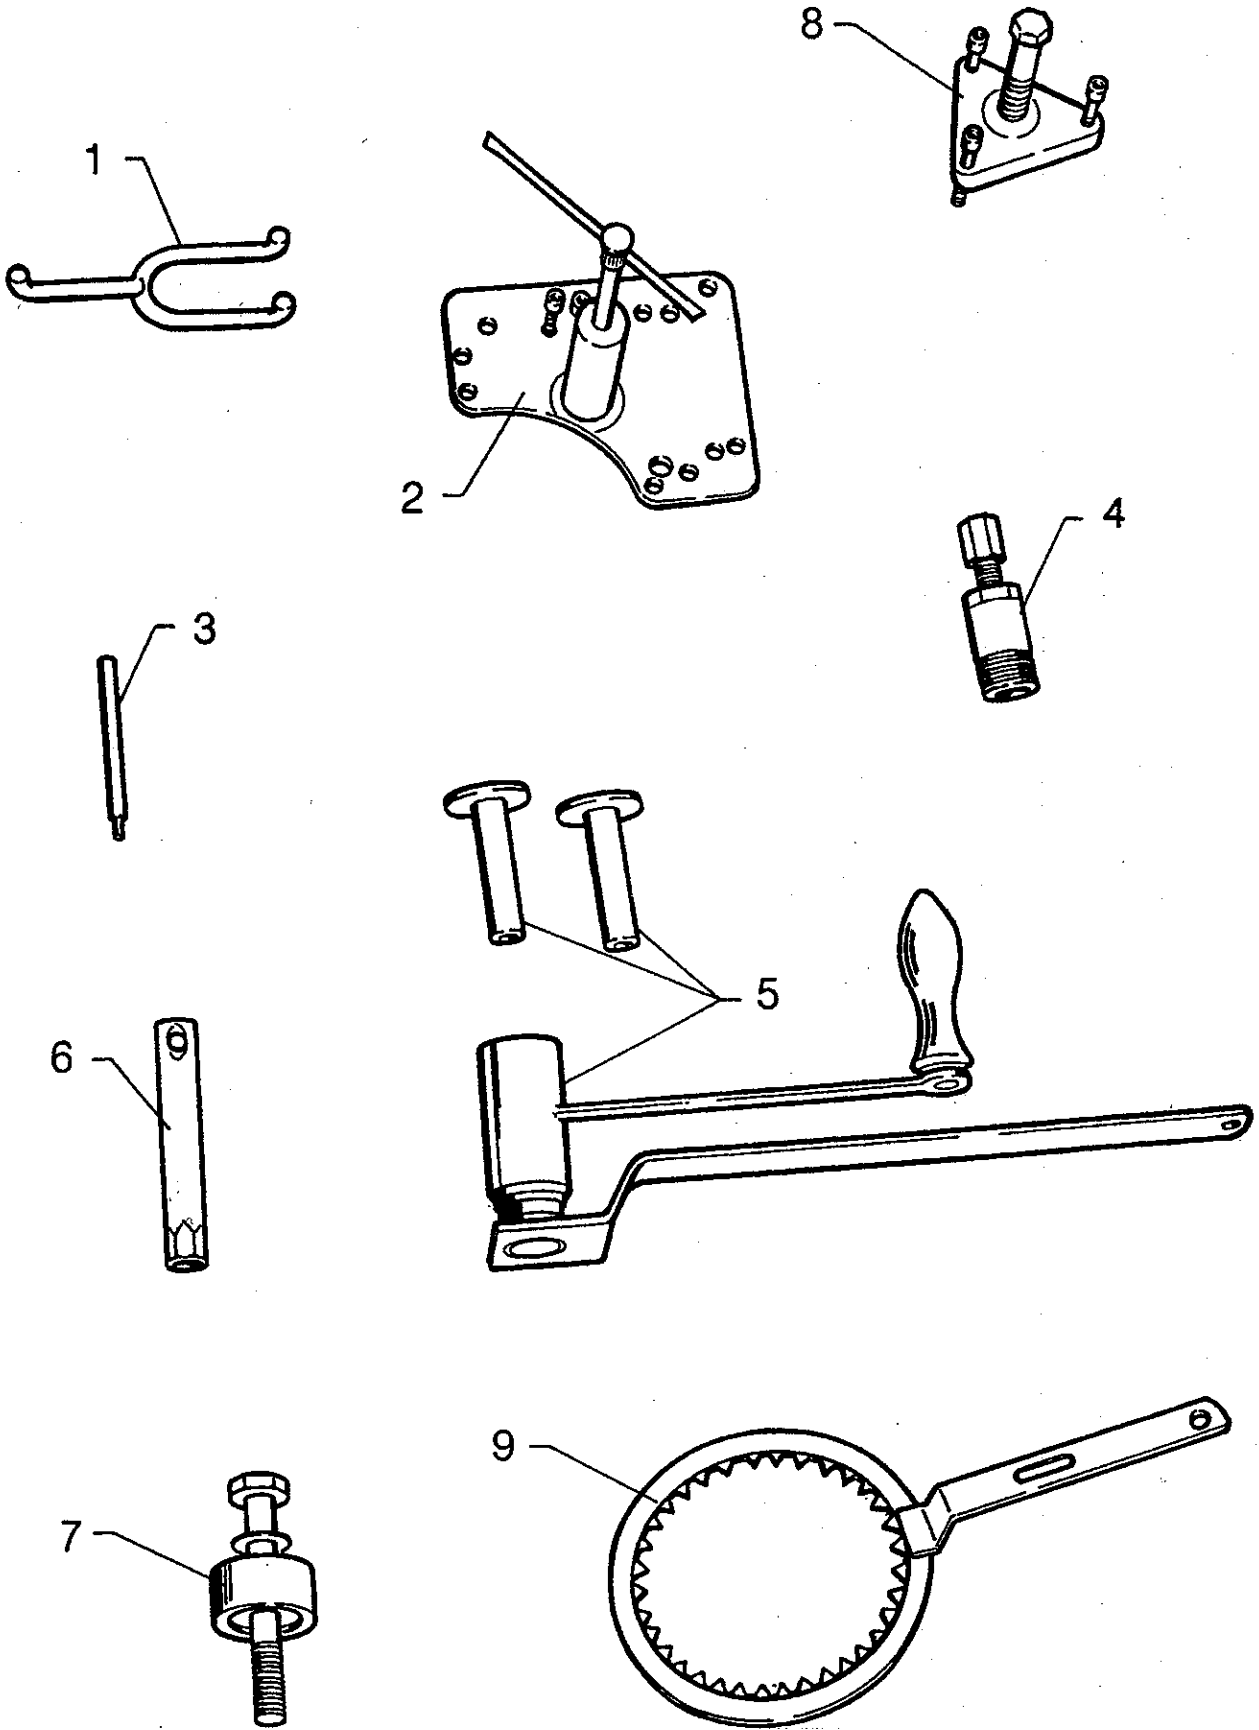

TOOLS 98

Pos.	Part No.	Quantity/Model				Description	Remarks
		FE	FC	FX	FEE		
1	270 009-01					Holding tool flywheel	
2	270 011-01					Puller crankcase	
3	270 012-01					Drift removing valve guide	
4	270 002-01					Puller flywheel	
5	270 010-01					Mounting tool	
6	270 001-01					Sparkplug wrench	
7	270 008-01					Mounting puller	
8	270 005-01					Puller clutch	
9	270 007-01					Holding tool