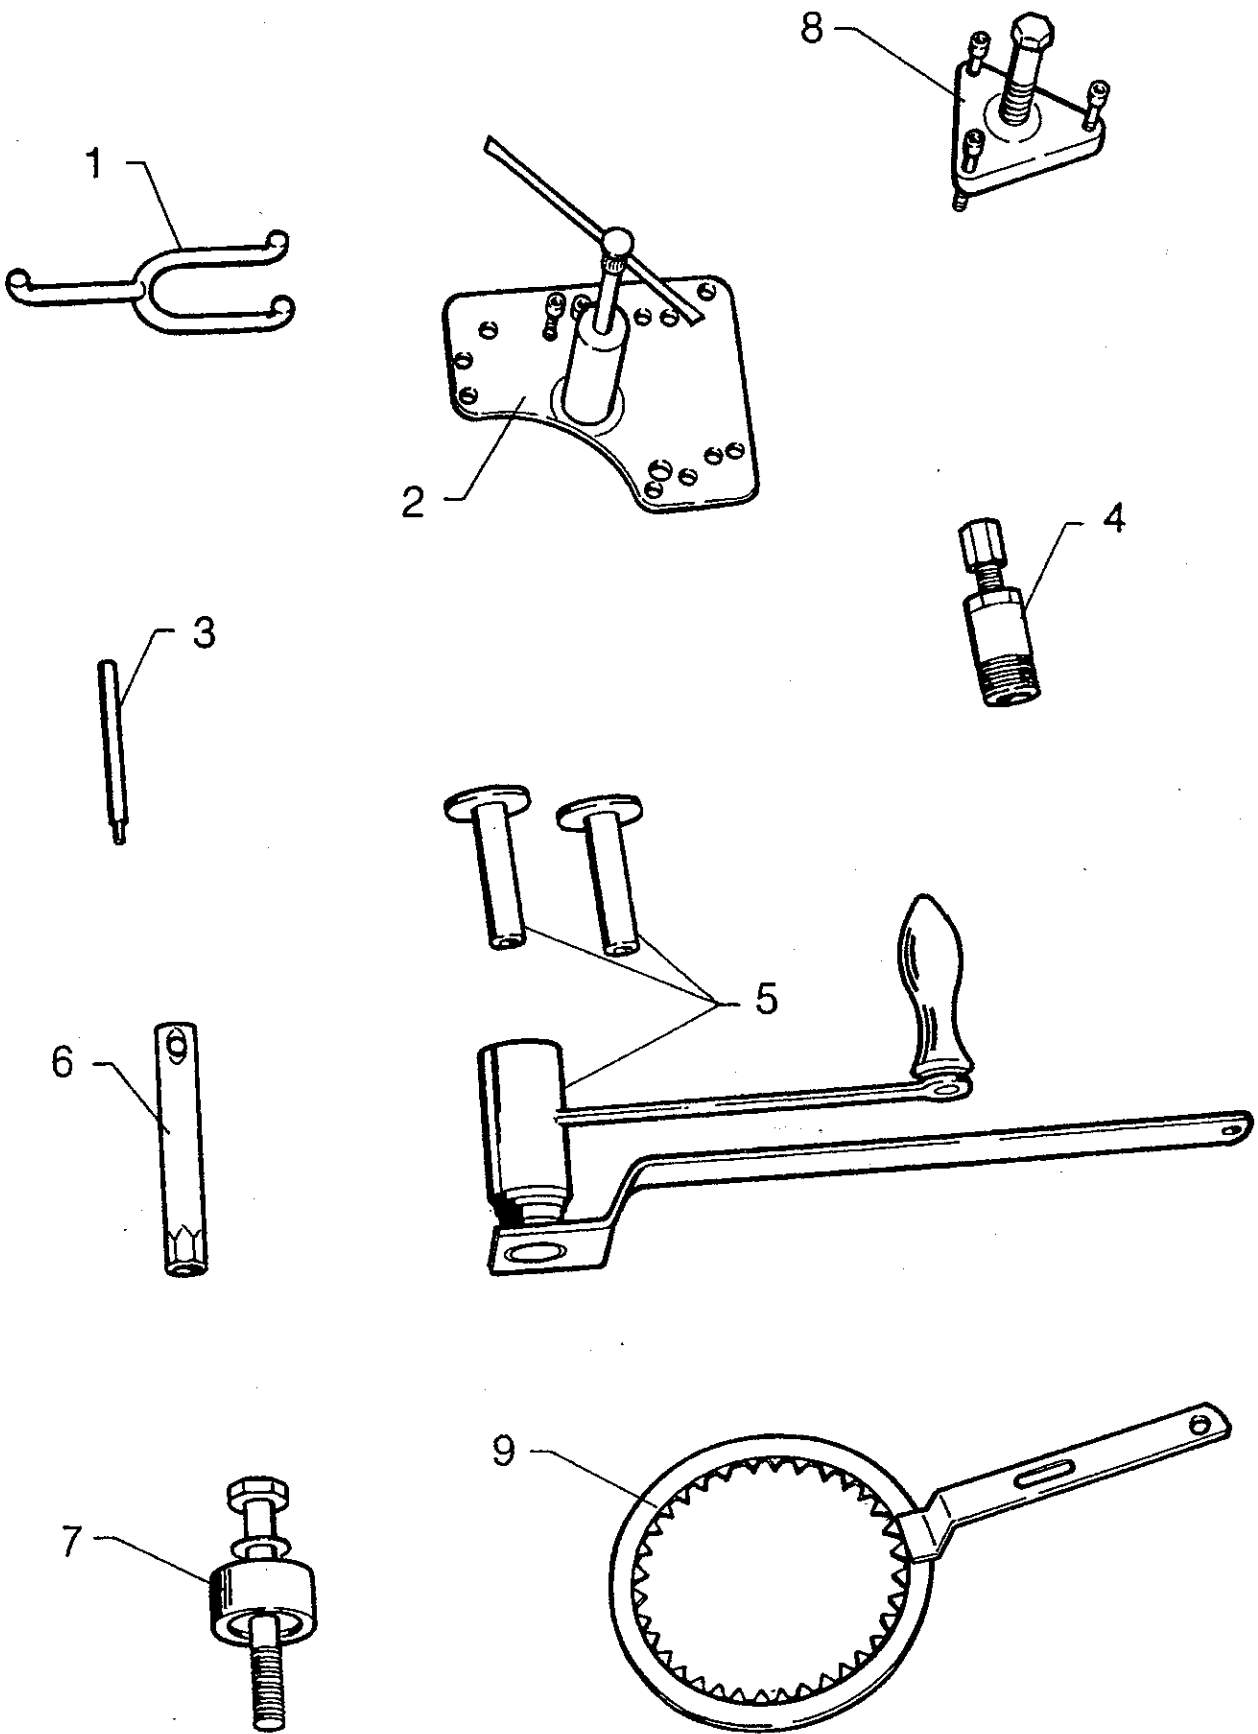

TOOLS 97

Pos.	Part No	Quantity/Model				Description	Remarks
		FE	FC	FX	FEE		
1	270 009-01					Holding tool flywheel	
2	270 011-01					Puller crankcase	
3	270 012-01					Drift removing valve guide	
4	270 002-01					Puller flywheel	
5	270 010-01					Mounting tool	
6	270 001-01					Sparkplug wrench	
7	270 008-01					Mounting puller	
8	270 005-01					Puller clutch	
9	270 007-01					Holding tool