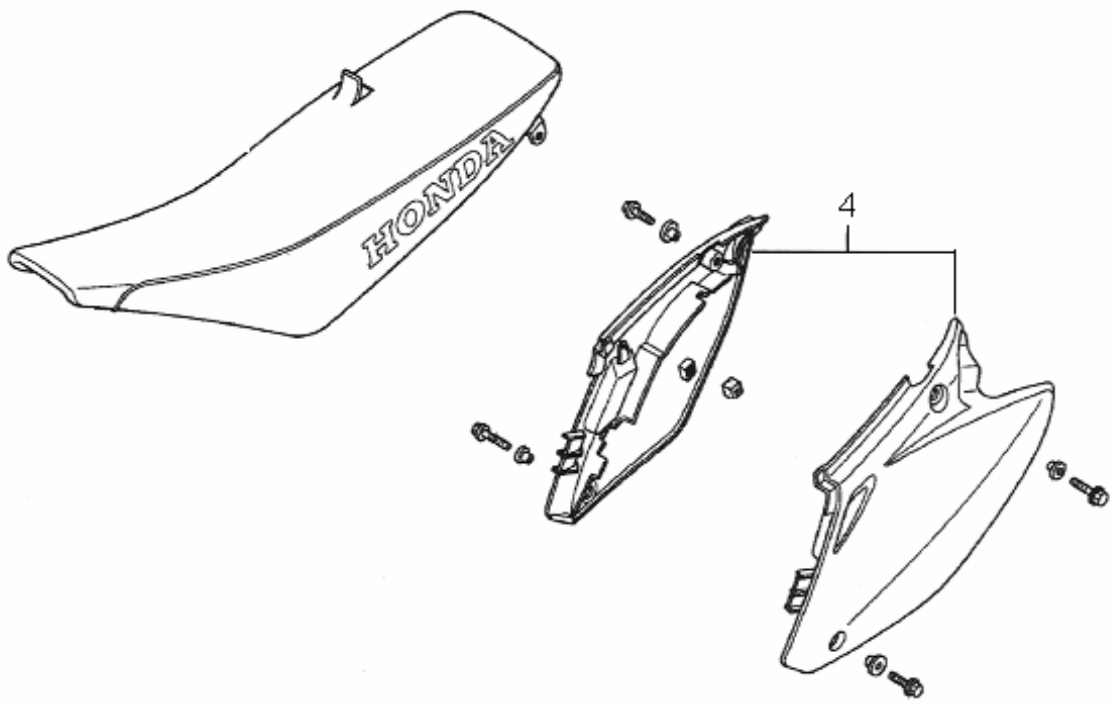

Ref.nr	Art.nr	Benämning
4	HMW22226	Side Cover Set MY02, Black
4	HMW23226	Side Cover Set MY03, Red