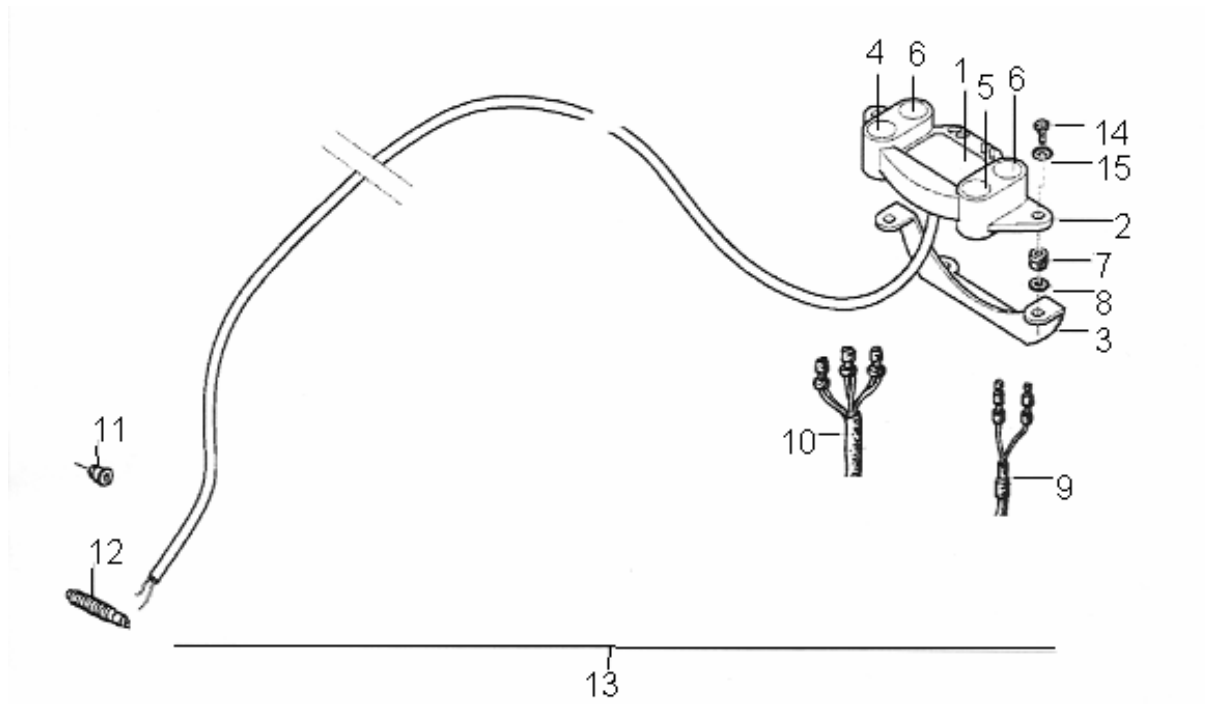

Ref.nr	Art.nr	Benämning
1	HMW20450	Speedometer
2	HMW20451	Speedometer Housing
3	HMW20455	Bracket Speedometer
4	HMW20457	Flasher Tell Tale Lamp, MY02
4	HMW23458	Cable Pilot Light, MY03
5	HMW20458	High Beams Tell Tale Lamp
6	HMW20459	Plug
7	HMW20461	Damper
8	HMW20462	Bush
9	HMW20463	Pilot Light 2U
10	HMW20464	Pilot Light 4U
11	HMW21355	Bush
12	HMW22452	Pick-Up
13	HMW22420	Dashboard Assy, MY02
13	HMW23420	Dashboard Assy, MY03
14	HMW20367	Screw TBCE 6X16
15	HMW21341	Washer 6X18