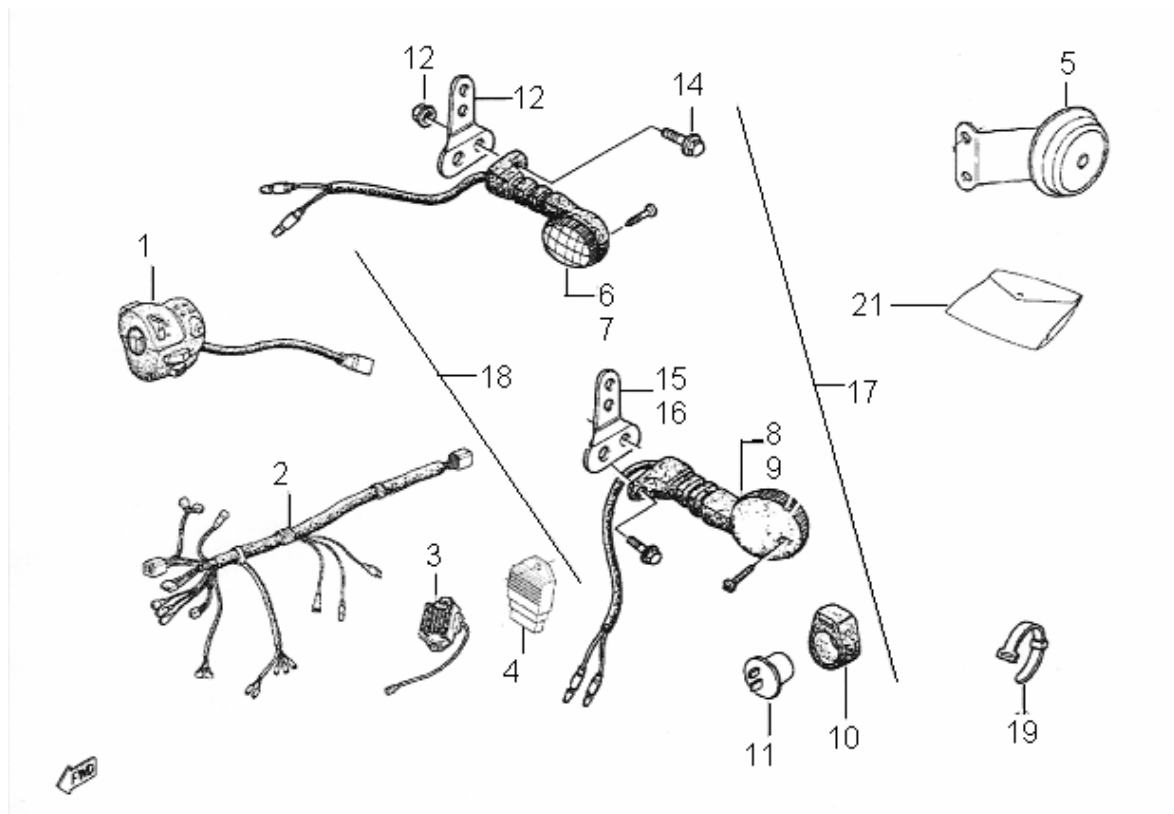

Ref.nr	Art.nr	Benämning
1	HMW22010	Lights Switch
2	HMW22143	Wiring Harness, MY02
2	HMW23144	Wiring Harness, MY03
3	HMW99140	Voltage Regulator Assy
4	HMW99145	Rectifier
5	HMW99146	Horn
6	HMW20011	Front Flasher Light Left, MY02
6	HMK02800020	Front Flasher Light Left, MY03
7	HMW20014	Front Flasher Light Right, MY02
7	HMK02800010	Front Flasher Light Right, MY03
8	HMW20013	Rear Flasher Light Left, MY02
8	HMK02800040	Rear Flasher Light Left, MY03
9	HMW20012	Rear Flasher Light Right, MY02
9	HMK02800030	Rear Flasher Light Right, MY03
10	HMW20028	Bracket, Relay
11	HMW99144	Flasher Relay
12	HMW99115	Holder, Flasher Light
13	HMW00325	Self Locking Nut M6 Uni 7474
14	HMW00414	Screw TCE 6X16 Uni 5931
15	HMW20116	Holder Flasher Light, Left
16	HMW20115	Holder Flasher Light, Right
17	HMW99098	Blinker Kit, MY02
17	HMW23098	Blinker Kit, MY03
18	HMW22097	Kit Wiring Harness, MY02
18	HMW23097	Kit Wiring Harness, MY03
19	HMW20110	Clamp Nylon 200 X 3.6MM
21	HMW22002	Bracket, Voltage Regulator